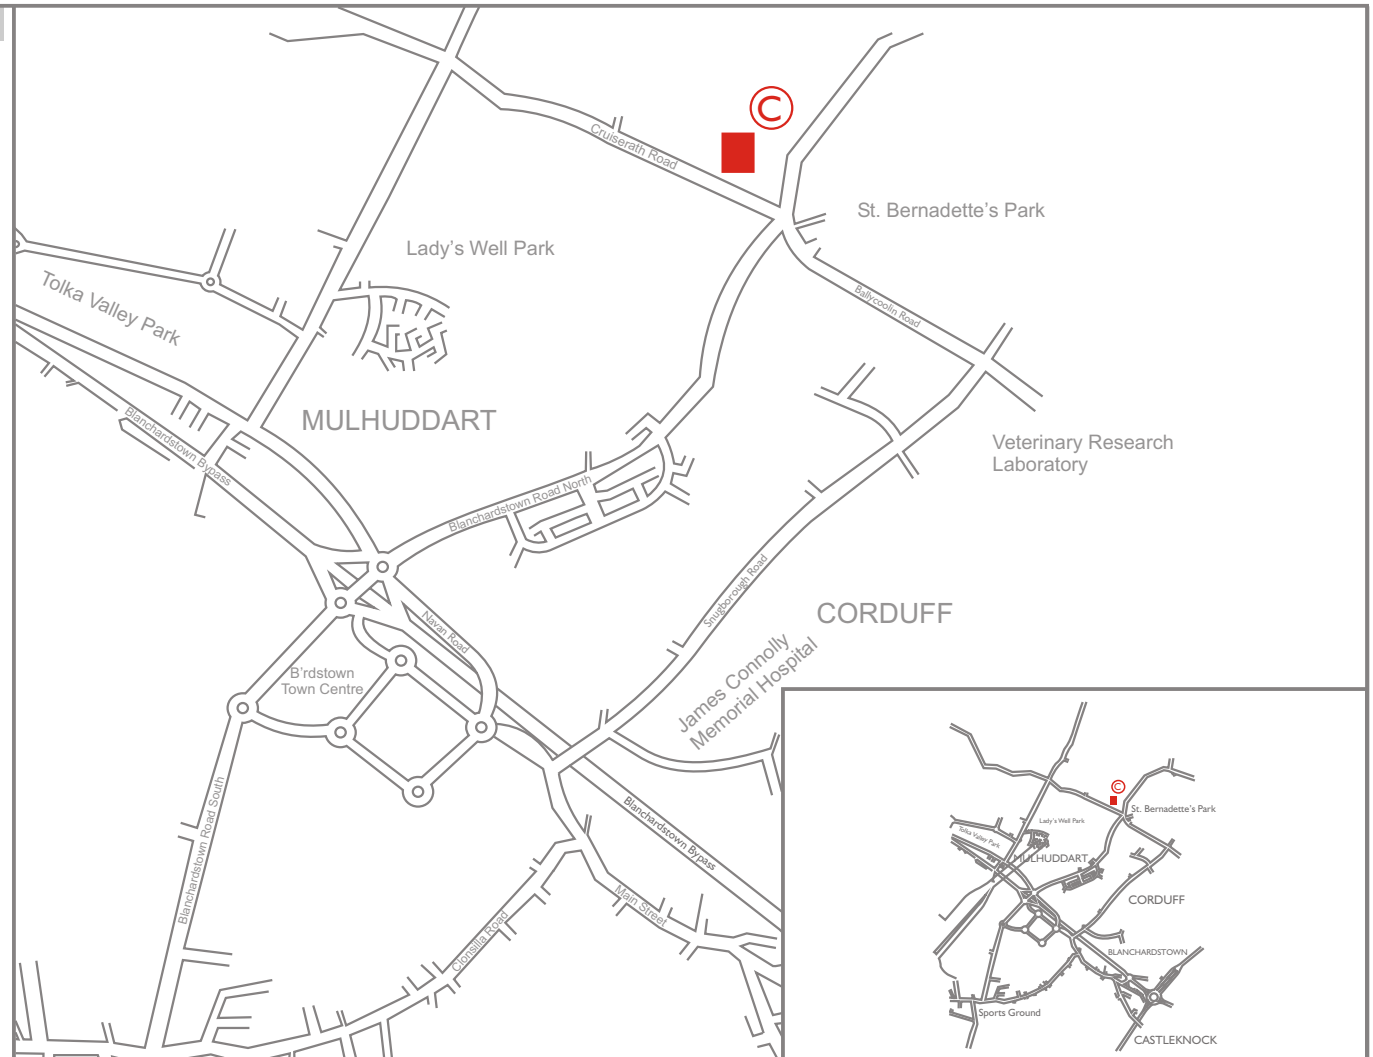

BY BUS

There are buses from the airport going to the city centre (O'Connell Street.). Dublin Bus No. 40D leaves from Parnell Street (a short walk from O'Connell Street) and goes directly out to Blanchardstown Corporate Park taking approximately 35 minutes.

BY TRAIN

The two main train stations are Connolly Station and Heuston Station. Connolly Station is only a short walk from Parnell Street. There are shuttle buses from Heuston Station to the city centre, taking only a few minutes, where you can then take Dublin Bus 40D to Blanchardstown Corporate Park.

BY CAR

Visitors approaching Dublin by car on the M1 motorway should go southbound on the M50 and take the Blanchardstown exit. Then, follow the signs for the N3 (Navan/Cavan). Visitors will come to a small roundabout which they should go straight through (Cavan Road). Take the first slip road after this roundabout and turn right (over the N3) onto Snugborough Road. Visitors will then come to another roundabout - drive straight on to the traffic lights at the end of the road. Turn left at these traffic lights onto Ballycoolin Road. Drive straight on and Blanchardstown Corporate Park is ahead.

Blanchardstown
Unit 1, Block 8
Blanchardstown Corporate Park
Blanchardstown
Republic of Ireland
Dublin 15

Tel: 00 353 1 882 9400
Fax: 00 353 1 882 9401

e-mail: mail@murgitroyd.com
website: www.murgitroyd.com

NOT TO SCALE

MURGITROYD
& COMPANY
European Patent and Trade Mark Attorneys